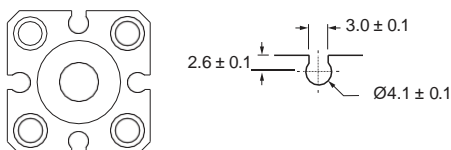

Groove Dimensions

Unit : mm

Gentle Automatic Solution Sdn Bhd

No.36, Jalan Industri USJ 1/13, Taman Perindustrian USJ 1, 47600 Subang Jaya, Selangor.
TEL: 603-8023 7743 / 8743 FAX: 603-8023 9743

<https://wa.me/60122738827>

<http://www.gentle.com.my>

<https://waze.to/lr/hw28325k63>

sales@gentle.com.my