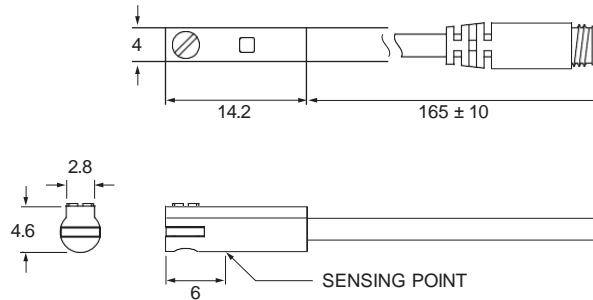

# G-36 SERIES

Compact Size

## Dimensions

G-36DE, G-36NE, G-36PE /  
G-36DE-QD, G-36NE-QD, G-36PE-QD

Unit : mm

### NOTE

\*1 : WARNING : Never exceed rating ( Watt = Voltage × Amperage ).  
Permanent damage to sensor will occur.  
\*2 : It bases on conditions of voltage 24 V DC, ambient temp. 25 °C and 2 meters cable  
of sensor. Voltage drop increases in pace with cable length.  
\*3 : Measuring standard target : Ø15.5 × Ø8 × 5t ( Anisotropy rubber magnet )