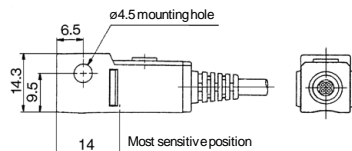

Gentle Automatic Solution Sdn Bhd

No.36, Jalan Industri USJ 1/13, Taman Perindustrian USJ 1, 47600 Subang Jaya, Selangor.

TEL: 603-8023 7743 / 8743 FAX: 603-8023 9743

sales@gentle.com.my

0122738827

www.gentle.com.my

waze.to/1r/hw28325k63