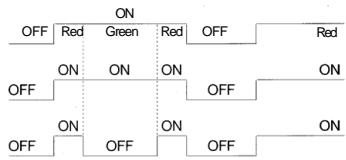

2-Color Indicator with Diagnostic Output Solid State Auto Switch: Band Mounting Type D-G59F

Grommet

Since the diagnostic output signal can be detected in the red display area, the difference of detecting position can be confirmed by the side of PLC (Programmable Logic Controller).

Auto Switch Specifications

Refer to SMC website for the details of the products conforming to the international standards.

PLC: Programmable Logic Controller

D-G59F (With indicator light)	
Auto switch model	D-G59F
Wiring type	4-wire
Output type	NPN
Diagnostic output	Normal operation
Applicable load	IC circuit, Relay, PLC
Power voltage	5, 12, 24 VDC (4.5 to 28 VDC)
Current consumption	10 mA or less
Load voltage	28 VDC or less
Load current	50 mA or less at the total amount of normal output and diagnostic output
Internal voltage drop	1.5 V or less (0.8 V or less at 5 mA)
Current leakage	100 μ A or less at 24 VDC
Indicator light	Operating range Red LED illuminates. Proper operating range Green LED illuminates.
Standard	CE/UKCA marking

Dimensions

Oilproof Heavy-duty Lead Wire Specifications

Auto switch model		D-G59F
Sheath	Outside diameter [mm]	ϕ 4
Insulator	Number of cores	4 cores (Brown/Blue/Black/Orange)
	Outside diameter [mm]	ϕ 1.29
Conductor	Effective area [mm ²]	0.3
	Strand diameter [mm]	ϕ 0.08
Minimum bending radius [mm] (Reference only)	Lead wire lengths.	24

Weight

(g)

Auto switch model		D-G59F
Lead wire length	0.5 m (Nil)	20
	3 m (L)	74
	5 m (Z)	117

Diagnostic Output Operation

The diagnostic output signal is output within the red display area (where indicator light is Red), and the diagnostic output becomes OFF when the detecting position remains OUT within the proper operating range (where indicator is Green). When the detecting position is not adjusted, the diagnostic output becomes ON.