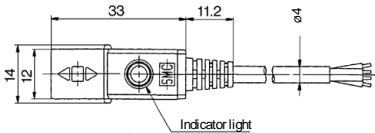

2-Color Indicator with Diagnostic Output Solid State Auto Switch: Band Mounting Type D-G59F

Grommet

Since the diagnostic output signal can be detected in the red display area, the difference of detecting position can be confirmed by the side of PLC (Programmable Logic Controller).

Auto Switch Specifications

Refer to SMC website for the details of the products conforming to the international standards.

PLC: Programmable Logic Controller

D-G59F (With indicator light)	
Auto switch model	D-G59F
Wiring type	4-wire
Output type	NPN
Diagnostic output	Normal operation
Applicable load	IC circuit, Relay, PLC
Power voltage	5, 12, 24 VDC (4.5 to 28 VDC)
Current consumption	10 mA or less
Load voltage	28 VDC or less
Load current	50 mA or less at the total amount of normal output and diagnostic output
Internal voltage drop	1.5 V or less (0.8 V or less at 5 mA)
Current leakage	100 μ A or less at 24 VDC
Indicator light	Operating range Red LED illuminates. Proper operating range Green LED illuminates.
Standard	CE/UKCA marking

Dimensions

Oilproof Heavy-duty Lead Wire Specifications

Auto switch model		D-G59F
Sheath	Outside diameter [mm]	ϕ 4
Insulator	Number of cores	4 cores (Brown/Blue/Black/Orange)
	Outside diameter [mm]	ϕ 1.29
Conductor	Effective area [mm ²]	0.3
	Strand diameter [mm]	ϕ 0.08
Minimum bending radius [mm] (Reference only)	Lead wire lengths.	24

Weight

(g)

Auto switch model		D-G59F
Lead wire length	0.5 m (Nil)	20
	3 m (L)	74
	5 m (Z)	117

Diagnostic Output Operation

The diagnostic output signal is output within the red display area (where indicator light is Red), and the diagnostic output becomes OFF when the detecting position remains OUT within the proper operating range (where indicator is Green). When the detecting position is not adjusted, the diagnostic output becomes ON.