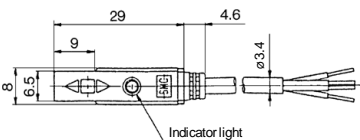

Oilproof Heavy-duty Lead Wire Specifications

Auto switch model		D-H7NF
Sheath	Outside diameter [mm]	ϕ 3.4
	Number of cores	4 cores (Brown/Blue/Black/Orange)
Insulator	Outside diameter [mm]	ϕ 0.98
	Effective area [mm ²]	0.2
Conductor	Strand diameter [mm]	ϕ 0.08
	Minimum bend radius [mm] (Reference values)	Lead wire lengths. 21

Weight

(g)

Auto switch model	D-H7NF	
Lead wire length	0.5 m (Nil)	13
	3 m (L)	56
	5 m (Z)	90

Dimensions

(mm)

Diagnostic Output Operation

The diagnostic output signal is output within the red display area (where indicator light is Red), and the diagnostic output becomes OFF when the detecting position remains within the proper operating range (where indicator is Green). When the detecting position is not adjusted, the diagnostic output becomes ON.