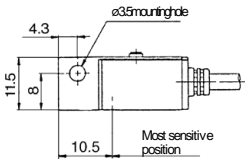

Oilproof Heavy-duty Lead Wire Specifications

Auto switch model		D-H7NF
Sheath	Outside diameter [mm]	ϕ 3.4
	Number of cores	4 cores (Brown/Blue/Black/Orange)
Insulator	Outside diameter [mm]	ϕ 0.98
	Effective area [mm ²]	0.2
Conductor	Strand diameter [mm]	ϕ 0.08
	Minimum bend radius [mm] (Reference values)	Lead wire lengths. 21

Weight

(g)

Auto switch model	D-H7NF	
Lead wire length	0.5 m (Nil)	13
	3 m (L)	56
	5 m (Z)	90

Dimensions

(mm)

Diagnostic Output Operation

The diagnostic output signal is output within the red display area (where indicator light is Red), and the diagnostic output becomes OFF when the detecting position remains within the proper operating range (where indicator is Green). When the detecting position is not adjusted, the diagnostic output becomes ON.