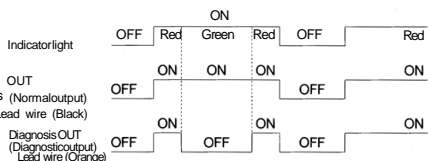

2-Color Indicator with Diagnostic Output Solid State Auto Switch: Band Mounting Type D-H7NF

Refer to SMC website for the details of the products conforming to the international standards.

Grommet

Since the diagnostic output signal can be detected in the red display area, the difference of detecting position can be confirmed by the side of PLC (Programmable Logic Controller).

Auto Switch Specifications

PLC: Programmable Logic Controller

D-H7NF (With indicator light)	
Auto switch model	D-H7NF
Wiring type	4-wire
Output type	NPN
Diagnostic output	Normal operation
Applicable load	IC circuit, Relay, PLC
Power voltage	5, 12, 24 VDC (4.5 to 28 VDC)
Current consumption	10 mA or less
Load voltage	28 VDC or less
Load current	50 mA or less at the total amount of normal output and diagnostic output
Internal voltage drop	1.5 V or less (0.8 V or less at each output 5 mA)
Current leakage	100 μ A or less at 24 VDC
Indicator light	Operating range Red LED illuminates. Proper operating range Green LED illuminates.
Standard	CE/UKCA marking

Weight

(g)

Auto switch model	D-H7NF	
Lead wire length	0.5 m (Nil)	13
	3 m (L)	56
	5 m (Z)	90

Dimensions

(mm)

Diagnostic Output Operation

The diagnostic output signal is output within the red display area (where indicator light is Red), and the diagnostic output becomes OFF when the detecting position remains within the proper operating range (where indicator is Green). When the detecting position is not adjusted, the diagnostic output becomes ON.