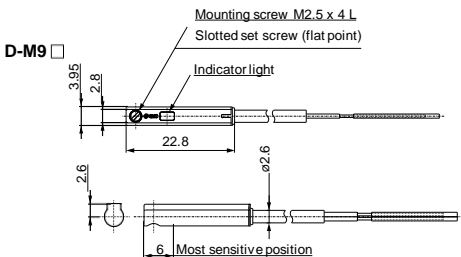

Dimensions

(mm)