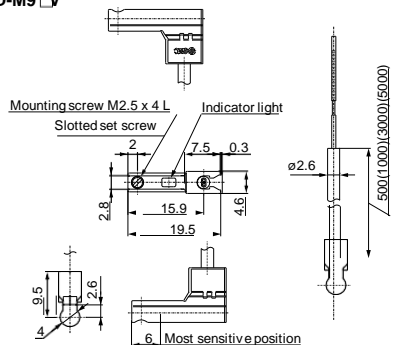

D-M9 □ V

Gentle Automatic Solution Sdn Bhd

No.36, Jalan Industri USJ 1/13, Taman Perindustrian USJ 1, 47600 Subang Jaya, Selangor.
TEL: 603-8023 7743 / 8743 FAX: 603-8023 9743

sales@gentle.com.my

0122738827

www.gentle.com.my

waze.to/ir/hw28325k63