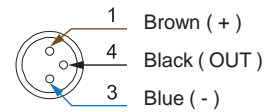

G-77 SERIES

Magnetic Sensor

Dimensions

G-77D, G-77N, G-77P /
G-77D-QD, G-77N-QD, G-77P-QD

SW Out

QD Pinout

3 wire QD wiring

2 wire QD wiring

2 wire EQD wiring

- Dual Color LED allow more precise positioning

Specifications

MODEL	G-77D	G-77N	G-77P
Connect Diagram			
Characteristics			
Wiring Method	2-Wire Type	3-Wire Type	
Switching Logic	Solid State Output, Normally Open		
Sensor Type	-	NPN Current Sinking	PNP Current Sourcing
Operating Voltage	10 ~ 28 V DC		
Switching Current	80 mA max.		
Contact Rating *1	2 W max.		
Current Consumption *2	-	10 mA @ 24 V DC max.	
Voltage Drop *2	4 V max.	1.5 V max.	
Leakage Current *2	1 mA max.	0.05 mA max.	
Indicator	Red LED : unstable sensing range ; Green LED : stable sensing range		
Lead Wire	Ø2.8 PUR - 26 AWG (0.15 mm ²) - 2 cores	Ø2.8 PUR - 26 AWG (0.15 mm ²) - 3 cores	
Operating Frequency	1000 Hz		
Magnet Requirement *2, 3	85 Gauss		
Temperature Range	-10 ~ 60 °C		
Shock *4	50 G		
Vibration *5	9 G		
Enclosure	IEC 60529 IP67		
Protection Circuit *6	2, 3, 4		

NOTE

- *1 : WARNING : Never exceed rating (Watt = Voltage × Amperage). Permanent damage to sensor will occur.
- *2 : It bases on conditions of voltage 24 V DC, ambient temp. 25 °C and 2 meters cable of sensor. Voltage drop increases in pace with cable length.
- *3 : Measuring standard target : Ø15.5 × Ø8 × 5t (Anisotropy rubber magnet)

- *4 : Sin wave / X, Y, Z 3 directions / 3 times each direction / 11 ms each time.
- *5 : Double amplitude 1.5 mm / 10 Hz ~ 55 Hz ~ 10 Hz (Sweep 1 min) / X, Y, Z 3 directions / 1 hour each time.
- *6 : 1 = None / 2 = Short-circuit / 3 = Power Source Reverse polarity / 4 = Surge Suppression