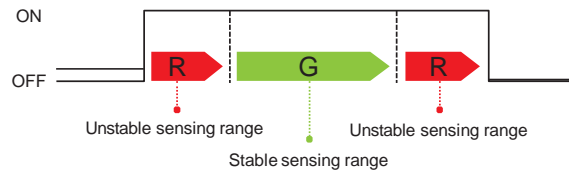

QD Pinout

3 wire QD wiring

2 wire QD wiring

2 wire EQD wiring

- Dual Color LED allow more precise positioning

Specifications

MODEL	G-77D	G-77N	G-77P
Connect Diagram			
Characteristics			
Wiring Method	2-Wire Type	3-Wire Type	
Switching Logic	Solid State Output, Normally Open		
Sensor Type	-	NPN Current Sinking	PNP Current Sourcing
Operating Voltage	10 ~ 28 V DC		
Switching Current	80 mA max.		
Contact Rating *1	2 W max.		
Current Consumption *2	-	10 mA @ 24 V DC max.	
Voltage Drop *2	4 V max.	1.5 V max.	
Leakage Current *2	1 mA max.	0.05 mA max.	
Indicator	Red LED : unstable sensing range ; Green LED : stable sensing range		
Lead Wire	Ø2.8 PUR - 26 AWG (0.15 mm²) - 2 cores	Ø2.8 PUR - 26 AWG (0.15 mm²) - 3 cores	
Operating Frequency	1000 Hz		
Magnet Requirement *2, 3	85 Gauss		
Temperature Range	-10 ~ 60 °C		
Shock *4	50 G		
Vibration *5	9 G		
Enclosure	IEC 60529 IP67		
Protection Circuit *6	2, 3, 4		

NOTE

- *1 : WARNING : Never exceed rating (Watt = Voltage × Amperage). Permanent damage to sensor will occur.
- *2 : It bases on conditions of voltage 24 V DC, ambient temp. 25 °C and 2 meters cable of sensor. Voltage drop increases in pace with cable length.
- *3 : Measuring standard target : Ø15.5 × Ø8 × 5t (Anisotropy rubber magnet)

- *4 : Sin wave / X, Y, Z 3 directions / 3 times each direction / 11 ms each time.
- *5 : Double amplitude 1.5 mm / 10 Hz ~ 55 Hz ~ 10 Hz (Sweep 1 min) / X, Y, Z 3 directions / 1 hour each time.
- *6 : 1 = None / 2 = Short-circuit / 3 = Power Source Reverse polarity / 4 = Surge Suppression