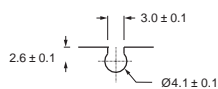

Groove Dimensions