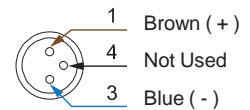

G-77 SERIES

Magnetic Sensor

Dimensions

G-77D, G-77N, G-77P /
G-77D-QD, G-77N-QD, G-77P-QD

SW Out

QD Pinout

3 wire QD wiring

2 wire QD wiring

2 wire EQD wiring

- Dual Color LED allow more precise positioning

Specifications

MODEL	G-77D	G-77N	G-77P
Connect Diagram			
Characteristics			
Wiring Method	2-Wire Type	3-Wire Type	
Switching Logic	Solid State Output, Normally Open		
Sensor Type	-	NPN Current Sinking	PNP Current Sourcing
Operating Voltage	10 ~ 28 V DC		
Switching Current	80 mA max.		
Contact Rating *1	2 W max.		
Current Consumption *2	-	10 mA @ 24 V DC max.	
Voltage Drop *2	4 V max.	1.5 V max.	
Leakage Current *2	1 mA max.	0.05 mA max.	
Indicator	Red LED : unstable sensing range ; Green LED : stable sensing range		
Lead Wire	Ø2.8 PUR - 26 AWG (0.15 mm ²) - 2 cores	Ø2.8 PUR - 26 AWG (0.15 mm ²) - 3 cores	
Operating Frequency	1000 Hz		
Magnet Requirement *2, 3	85 Gauss		
Temperature Range	-10 ~ 60 °C		
Shock *4	50 G		
Vibration *5	9 G		
Enclosure	IEC 60529 IP67		
Protection Circuit *6	2, 3, 4		

NOTE

- *1 : WARNING : Never exceed rating (Watt = Voltage × Amperage). Permanent damage to sensor will occur.
- *2 : It bases on conditions of voltage 24 V DC, ambient temp. 25 °C and 2 meters cable of sensor. Voltage drop increases in pace with cable length.
- *3 : Measuring standard target : Ø15.5 × Ø8 × 5t (Anisotropy rubber magnet)

- *4 : Sin wave / X, Y, Z 3 directions / 3 times each direction / 11 ms each time.
- *5 : Double amplitude 1.5 mm / 10 Hz ~ 55 Hz ~ 10 Hz (Sweep 1 min) / X, Y, Z 3 directions / 1 hour each time.
- *6 : 1 = None / 2 = Short-circuit / 3 = Power Source Reverse polarity / 4 = Surge Suppression