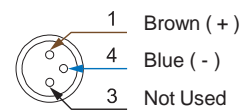

G-77 SERIES

Magnetic Sensor

Dimensions

G-77D, G-77N, G-77P /
G-77D-QD, G-77N-QD, G-77P-QD

SW Out

QD Pinout

3 wire QD wiring

2 wire QD wiring

2 wire EQD wiring

- Dual Color LED allow more precise positioning

Specifications

MODEL	G-77D	G-77N	G-77P
Connect Diagram			
Characteristics			
Wiring Method	2-Wire Type	3-Wire Type	
Switching Logic	Solid State Output, Normally Open		
Sensor Type	-	NPN Current Sinking	PNP Current Sourcing
Operating Voltage	10 ~ 28 V DC		
Switching Current	80 mA max.		
Contact Rating *1	2 W max.		
Current Consumption *2	-	10 mA @ 24 V DC max.	
Voltage Drop *2	4 V max.	1.5 V max.	
Leakage Current *2	1 mA max.	0.05 mA max.	
Indicator	Red LED : unstable sensing range ; Green LED : stable sensing range		
Lead Wire	Ø2.8 PUR - 26 AWG (0.15 mm ²) - 2 cores	Ø2.8 PUR - 26 AWG (0.15 mm ²) - 3 cores	
Operating Frequency	1000 Hz		
Magnet Requirement *2, 3	85 Gauss		
Temperature Range	-10 ~ 60 °C		
Shock *4	50 G		
Vibration *5	9 G		
Enclosure	IEC 60529 IP67		
Protection Circuit *6	2, 3, 4		

NOTE

- *1 : WARNING : Never exceed rating (Watt = Voltage × Amperage). Permanent damage to sensor will occur.
- *2 : It bases on conditions of voltage 24 V DC, ambient temp. 25 °C and 2 meters cable of sensor. Voltage drop increases in pace with cable length.
- *3 : Measuring standard target : Ø15.5 × Ø8 × 5t (Anisotropy rubber magnet)