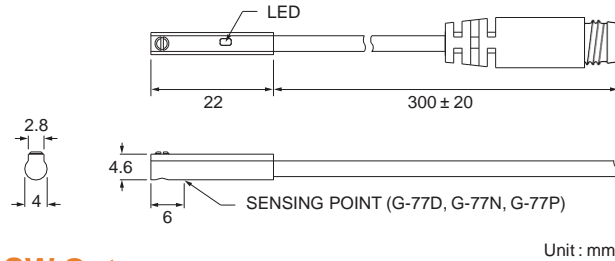

G-77 SERIES

Magnetic Sensor

Dimensions

G-77D, G-77N, G-77P /
G-77D-QD, G-77N-QD, G-77P-QD

SW Out

QD Pinout

3 wire QD wiring

2 wire QD wiring

2 wire EQD wiring

- Dual Color LED allow more precise positioning

Specifications

MODEL	G-77D	G-77N	G-77P
Connect Diagram			
Characteristics			
Wiring Method	2-Wire Type	3-Wire Type	
Switching Logic	Solid State Output, Normally Open		
Sensor Type	-	NPN Current Sinking	PNP Current Sourcing
Operating Voltage	10 ~ 28 V DC		
Switching Current	80 mA max.		
Contact Rating *1	2 W max.		
Current Consumption *2	-	10 mA @ 24 V DC max.	
Voltage Drop *2	4 V max.	1.5 V max.	
Leakage Current *2	1 mA max.	0.05 mA max.	
Indicator	Red LED : unstable sensing range ; Green LED : stable sensing range		
Lead Wire	Ø2.8 PUR - 26 AWG (0.15 mm ²) - 2 cores	Ø2.8 PUR - 26 AWG (0.15 mm ²) - 3 cores	
Operating Frequency	1000 Hz		
Magnet Requirement *2, 3	85 Gauss		
Temperature Range	-10 ~ 60 °C		
Shock *4	50 G		
Vibration *5	9 G		
Enclosure	IEC 60529 IP67		
Protection Circuit *6	2, 3, 4		

NOTE

- *1 : WARNING : Never exceed rating (Watt = Voltage × Amperage). Permanent damage to sensor will occur.
- *2 : It bases on conditions of voltage 24 V DC, ambient temp. 25 °C and 2 meters cable of sensor. Voltage drop increases in pace with cable length.
- *3 : Measuring standard target : Ø15.5 × Ø8 × 5t (Anisotropy rubber magnet)

0122738827
waze.to/1r/hw28325k63

Unit : mm